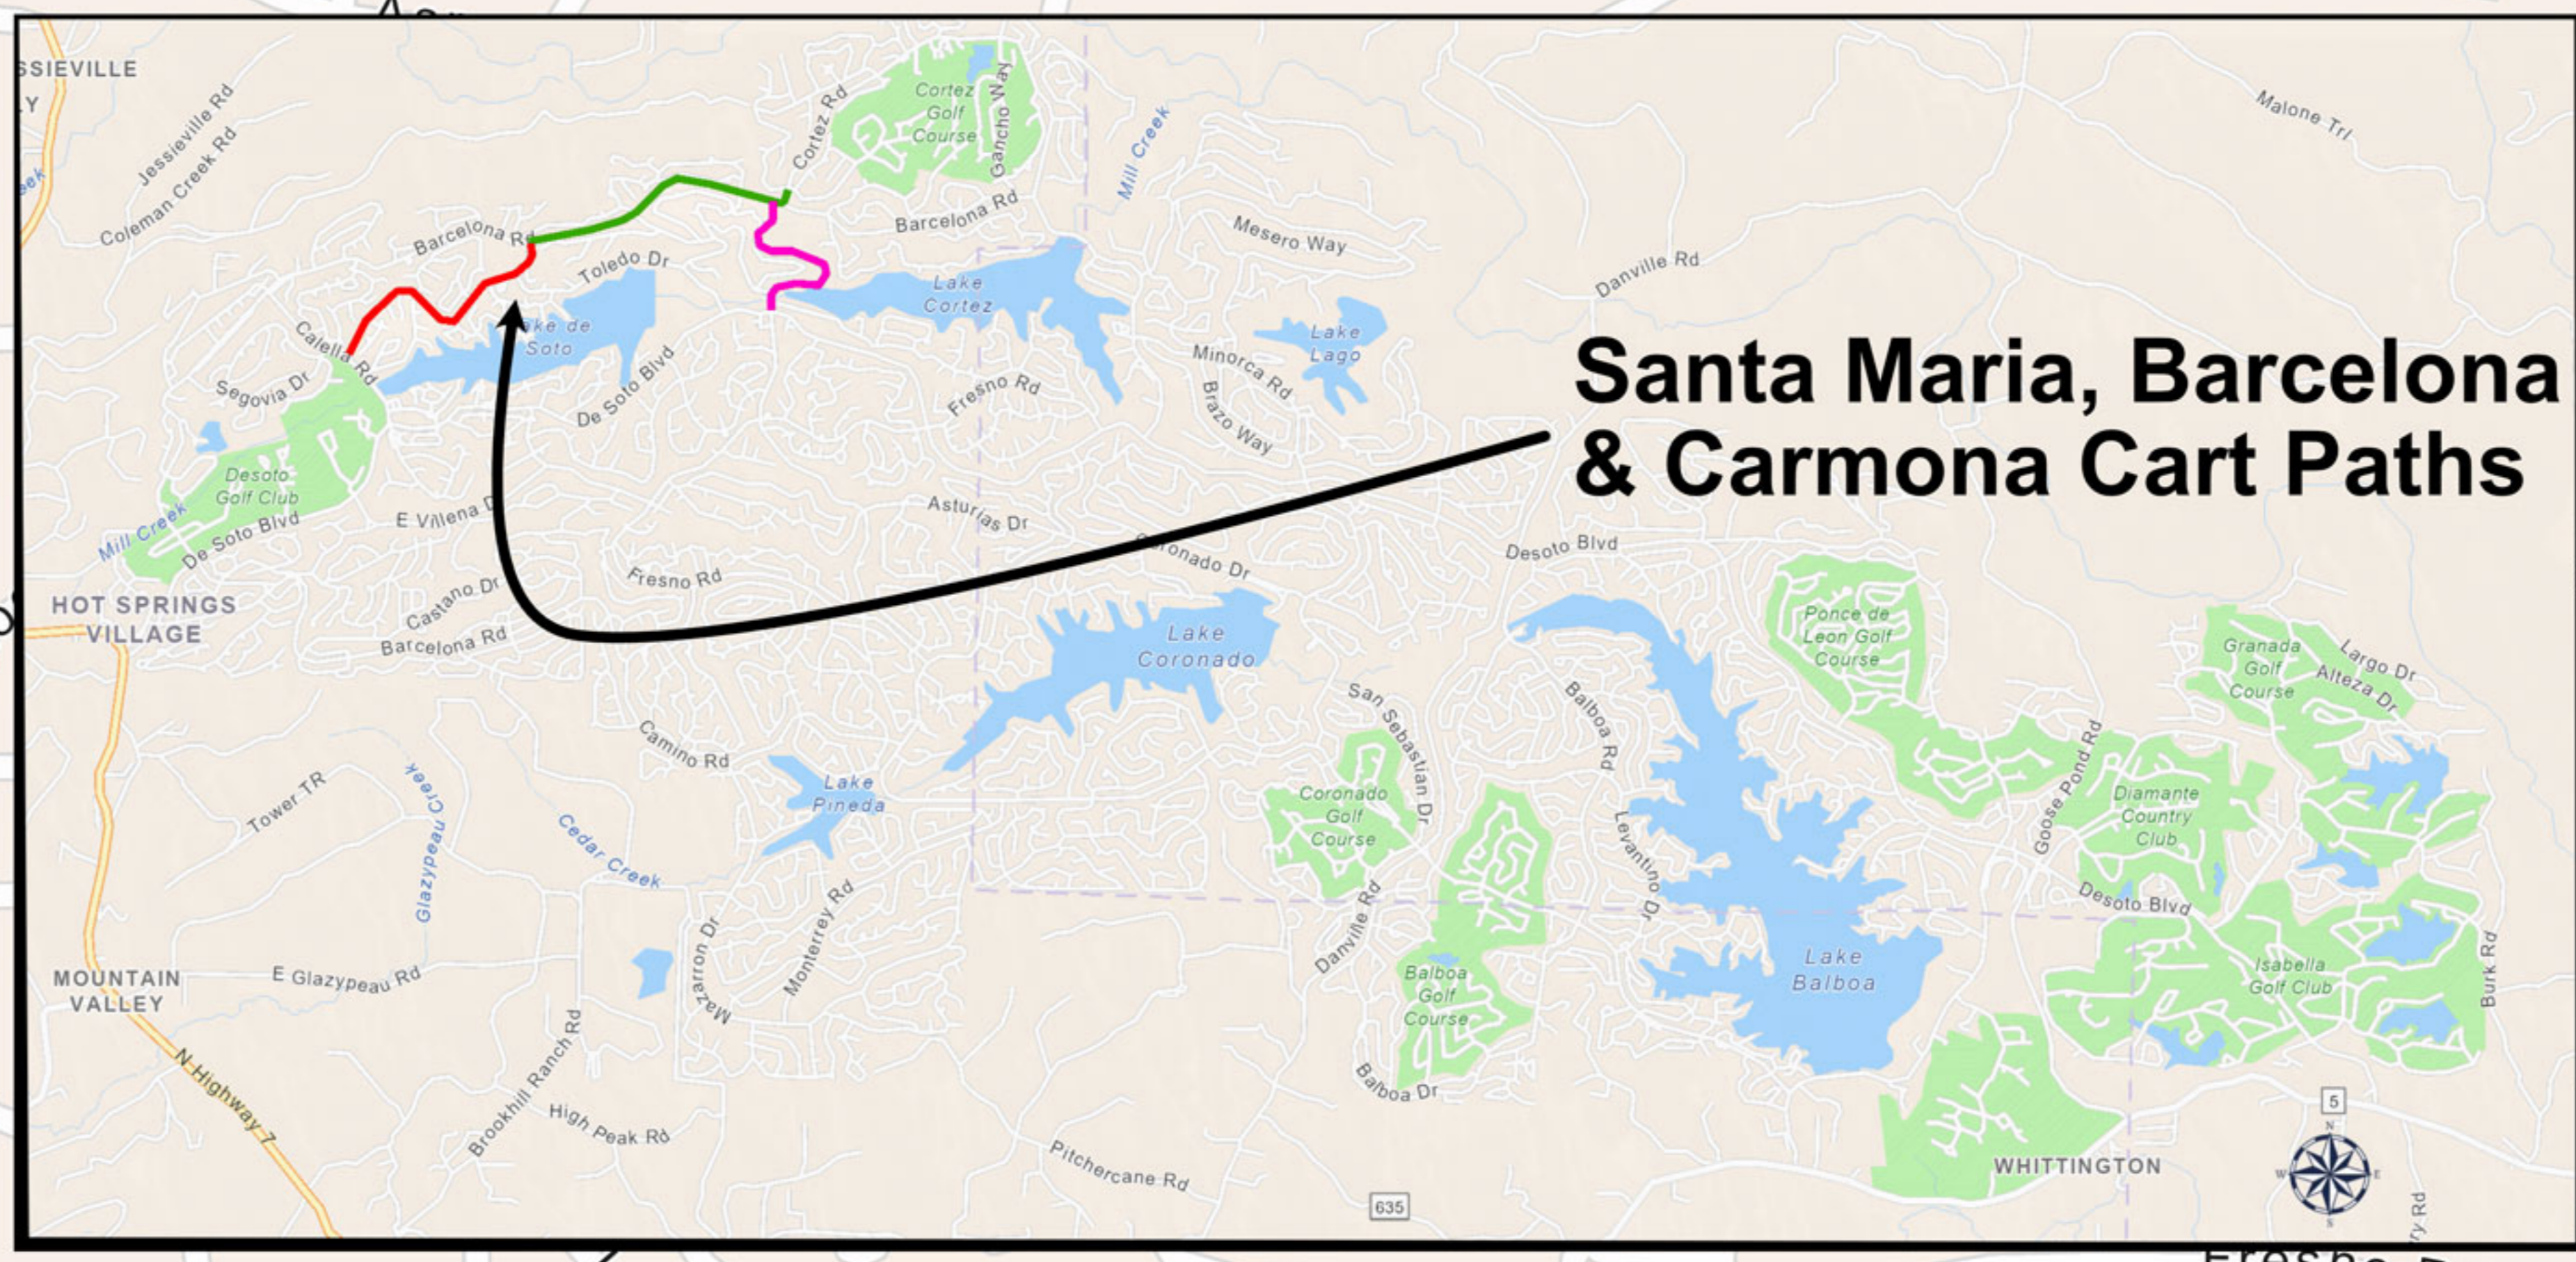

# The Santa Maria, Barcelona & Carmona Cart Paths

### Legend

- Santa Maria Cart Path 1.4 miles
- Barcelona Cart Path 1.6 miles
- Carmona Cart Path 1.2 miles
- Bicycles & E-bikes allowed
- Golf Cart accessible
- No ATVs or Motorcycles
- Use caution when walking

**Santa Maria, Barcelona & Carmona Cart Paths**